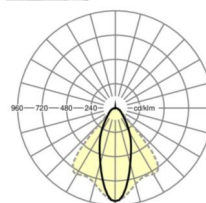

CHARACTERISTICS

Order number	19420006084
EAN number	4020863408160
Commodity code	94051190
Certification mark	IP 20, Protection class I, ENEC10 VDE, F, HACCP DIN10500/Food/IFS-application-related suitability/BRC, Indoor, CE
Impact resistance (IK rating)	IK03 (-20°C bis 45°C)
Ambient temperatur	ta -20°C to 45°C
Special properties	Ready for IoT
Warranty period	5 years
State funding programs	BEG - Federal funding for efficient buildings (valid only for Germany)

ELECTRICAL ENGINEERING

Controller	Electronic driver DALI2 (1 pcs.)
System output	26W
Mains voltage	230V/50Hz
Circuit breakers (inrush current)	20 pieces/B10, 32 pieces/B16, 33 pieces/C10, 53 pieces/C16
Energy efficiency class/light source	E

LIGHTING TECHNOLOGY

Placement	LED, Colour rendering/Light colour CRI ≥ 80 / 3000K
Colour tolerance (MacAdam)	3SDCM
Photobiological safety (Luminaire)	RG1
Nominal luminous flux	4108lm
LED service life	50000h L80/B10 (Tq 45°C)
Luminaire luminous efficiency	160lm/W
Beam angle	40° (C0) / 85° (C90)
UGR lat./long.	17.4 / 19.1

MECHANICS

Housing colour	black RAL 9005
Dimensions (LxWxH/DxH)	1531mm x 55mm x 37mm
Weight (net)	1.9kg
Type of installation	Mounting rail system installation, Light structure

Dimensions

L	1531 mm	Length
B	55 mm	Width
H	37 mm	Height

DEEP-LINK

<https://www.regiolux.de/en/article/19420006084>

Reference	LED 4000lm 830
ηLB	100 %
Φ ↓↑	99 % / 1 %
UGR lat./long.	17.4 / 19.1