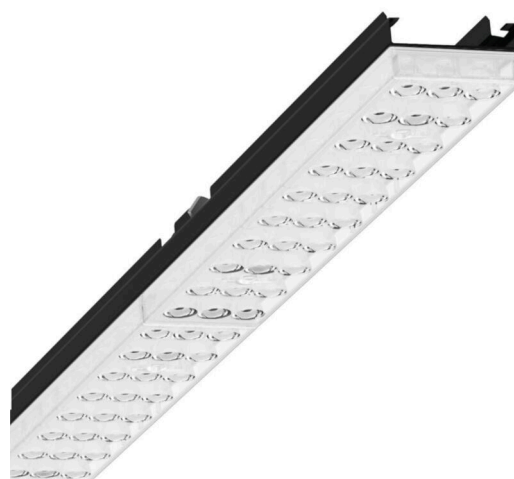

CHARACTERISTICS

Order number	19420006084
EAN number	4020863408160
Commodity code	94051190
Certification mark	IP 20, Protection class I, ENEC10 VDE, F, HACCP DIN10500/Food/IFS-application-related suitability/BRC, Indoor, CE
Impact resistance (IK rating)	IK03 (-20°C bis 45°C)
Ambient temperatur	ta -20°C to 45°C
Special properties	Ready for IoT
Warranty period	5 years
State funding programs	BEG - Federal funding for efficient buildings (valid only for Germany)

ELECTRICAL ENGINEERING

Controller	Electronic driver DALI2 (1 pcs.)
System output	26W
Mains voltage	230V/50Hz
Circuit breakers (inrush current)	20 pieces/B10, 32 pieces/B16, 33 pieces/C10, 53 pieces/C16
Energy efficiency class/light source	E

LIGHTING TECHNOLOGY

Placement	LED, Colour rendering/Light colour CRI ≥ 80 / 3000K
Colour tolerance (MacAdam)	3SDCM
Photobiological safety (Luminaire)	RG1
Nominal luminous flux	4108lm
LED service life	50000h L80/B10 (Tq 45°C)
Luminaire luminous efficiency	160lm/W
Beam angle	40° (C0) / 85° (C90)
UGR lat./long.	17.4 / 19.1

MECHANICS

Housing colour	black RAL 9005
Dimensions (LxWxH/DxH)	1531mm x 55mm x 37mm
Weight (net)	1.9kg
Type of installation	Mounting rail system installation, Light structure

Dimensions

L	1531 mm	Length
B	55 mm	Width
H	37 mm	Height

DEEP-LINK

<https://www.regiolux.de/en/article/19420006084>

Reference	LED 4000lm 830
ηLB	100 %
Φ ↓↑	99 % / 1 %
UGR lat./long.	17.4 / 19.1